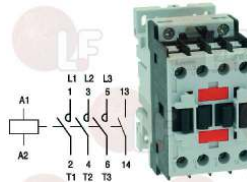

OEM EN005

OEM EN082

3446582 CONTACTOR LOVATO BF1810A
coil 18A 230V 50/60Hz 7.5Kw
3 normally open contacts
1 normally open auxiliary contact