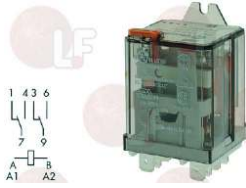

OEM

Suitable for:

3351021 RELAY 62.82 16A 230V 50/60Hz
2 switching contacts